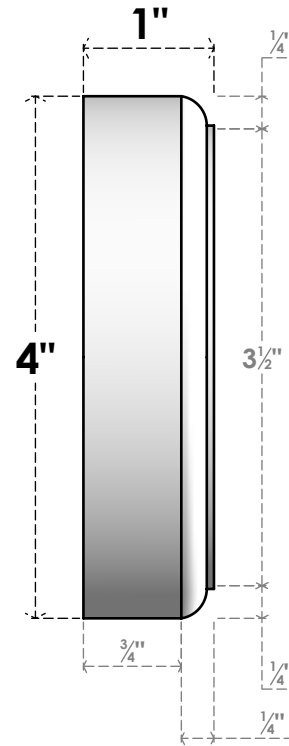

ROSP040X040X100GRY05

4"W X 4"H X 1"P STANDARD GRAYSON ROSETTE WITH ROUNDED EDGE,
ARCHITECTURAL GRADE PVC

FRONT

SIDE

EKENA MILLWORK
2300 WEST MAIN ST.
CLARKSVILLE, TX 75426
TOLL FREE: 866-607-0453
WWW.EKENAMILLWORK.COM

NOTES

1. INSTALLATION TO BE COMPLETED IN ACCORDANCE WITH MANUFACTURER'S SPECIFICATIONS.
2. DRAWING MAY NOT BE TO SCALE
3. THIS DRAWING IS INTENDED FOR DESIGN AND PLANNING PURPOSES ONLY.
4. ALL INFORMATION CONTAINED HEREIN WAS CURRENT AT THE TIME OF DEVELOPMENT BUT MUST BE REVIEWED AND APPROVED BY THE PRODUCT MANUFACTURER TO BE CONSIDERED ACCURATE.
5. ARCHITECTURAL GRADE PVC PRODUCTS ARE MADE FROM EXPANDED CELLULAR PVC AND COME NATURALLY WHITE BUT MAY BE PAINTED