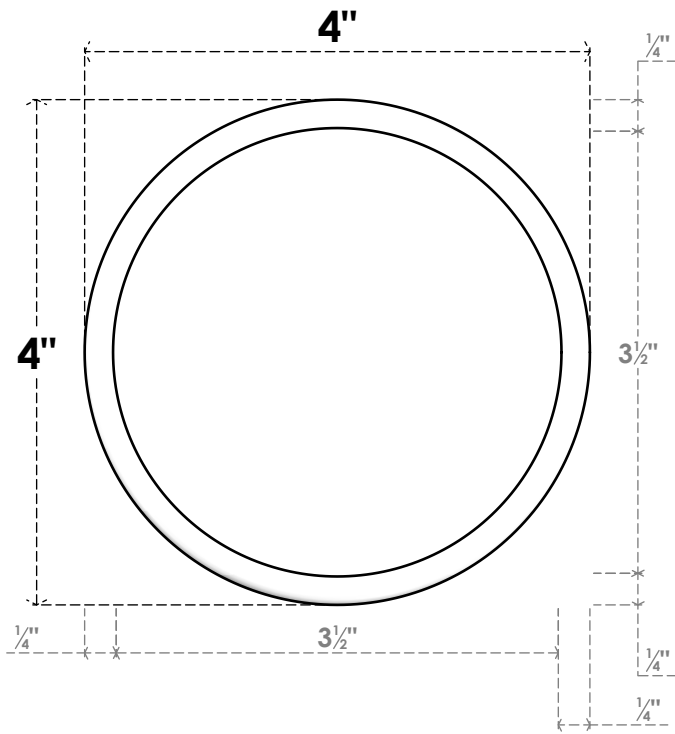

ROSP040X040X100GRY05

4"W X 4"H X 1"P STANDARD GRAYSON ROSETTE WITH ROUNDED EDGE,
ARCHITECTURAL GRADE PVC

FRONT

SIDE

EKENA MILLWORK
2300 WEST MAIN ST.
CLARKSVILLE, TX 75426
TOLL FREE: 866-607-0453
WWW.EKENAMILLWORK.COM

NOTES

1. INSTALLATION TO BE COMPLETED IN ACCORDANCE WITH MANUFACTURER'S SPECIFICATIONS.
2. DRAWING MAY NOT BE TO SCALE
3. THIS DRAWING IS INTENDED FOR DESIGN AND PLANNING PURPOSES ONLY.
4. ALL INFORMATION CONTAINED HEREIN WAS CURRENT AT THE TIME OF DEVELOPMENT BUT MUST BE REVIEWED AND APPROVED BY THE PRODUCT MANUFACTURER TO BE CONSIDERED ACCURATE.
5. ARCHITECTURAL GRADE PVC PRODUCTS ARE MADE FROM EXPANDED CELLULAR PVC AND COME NATURALLY WHITE BUT MAY BE PAINTED